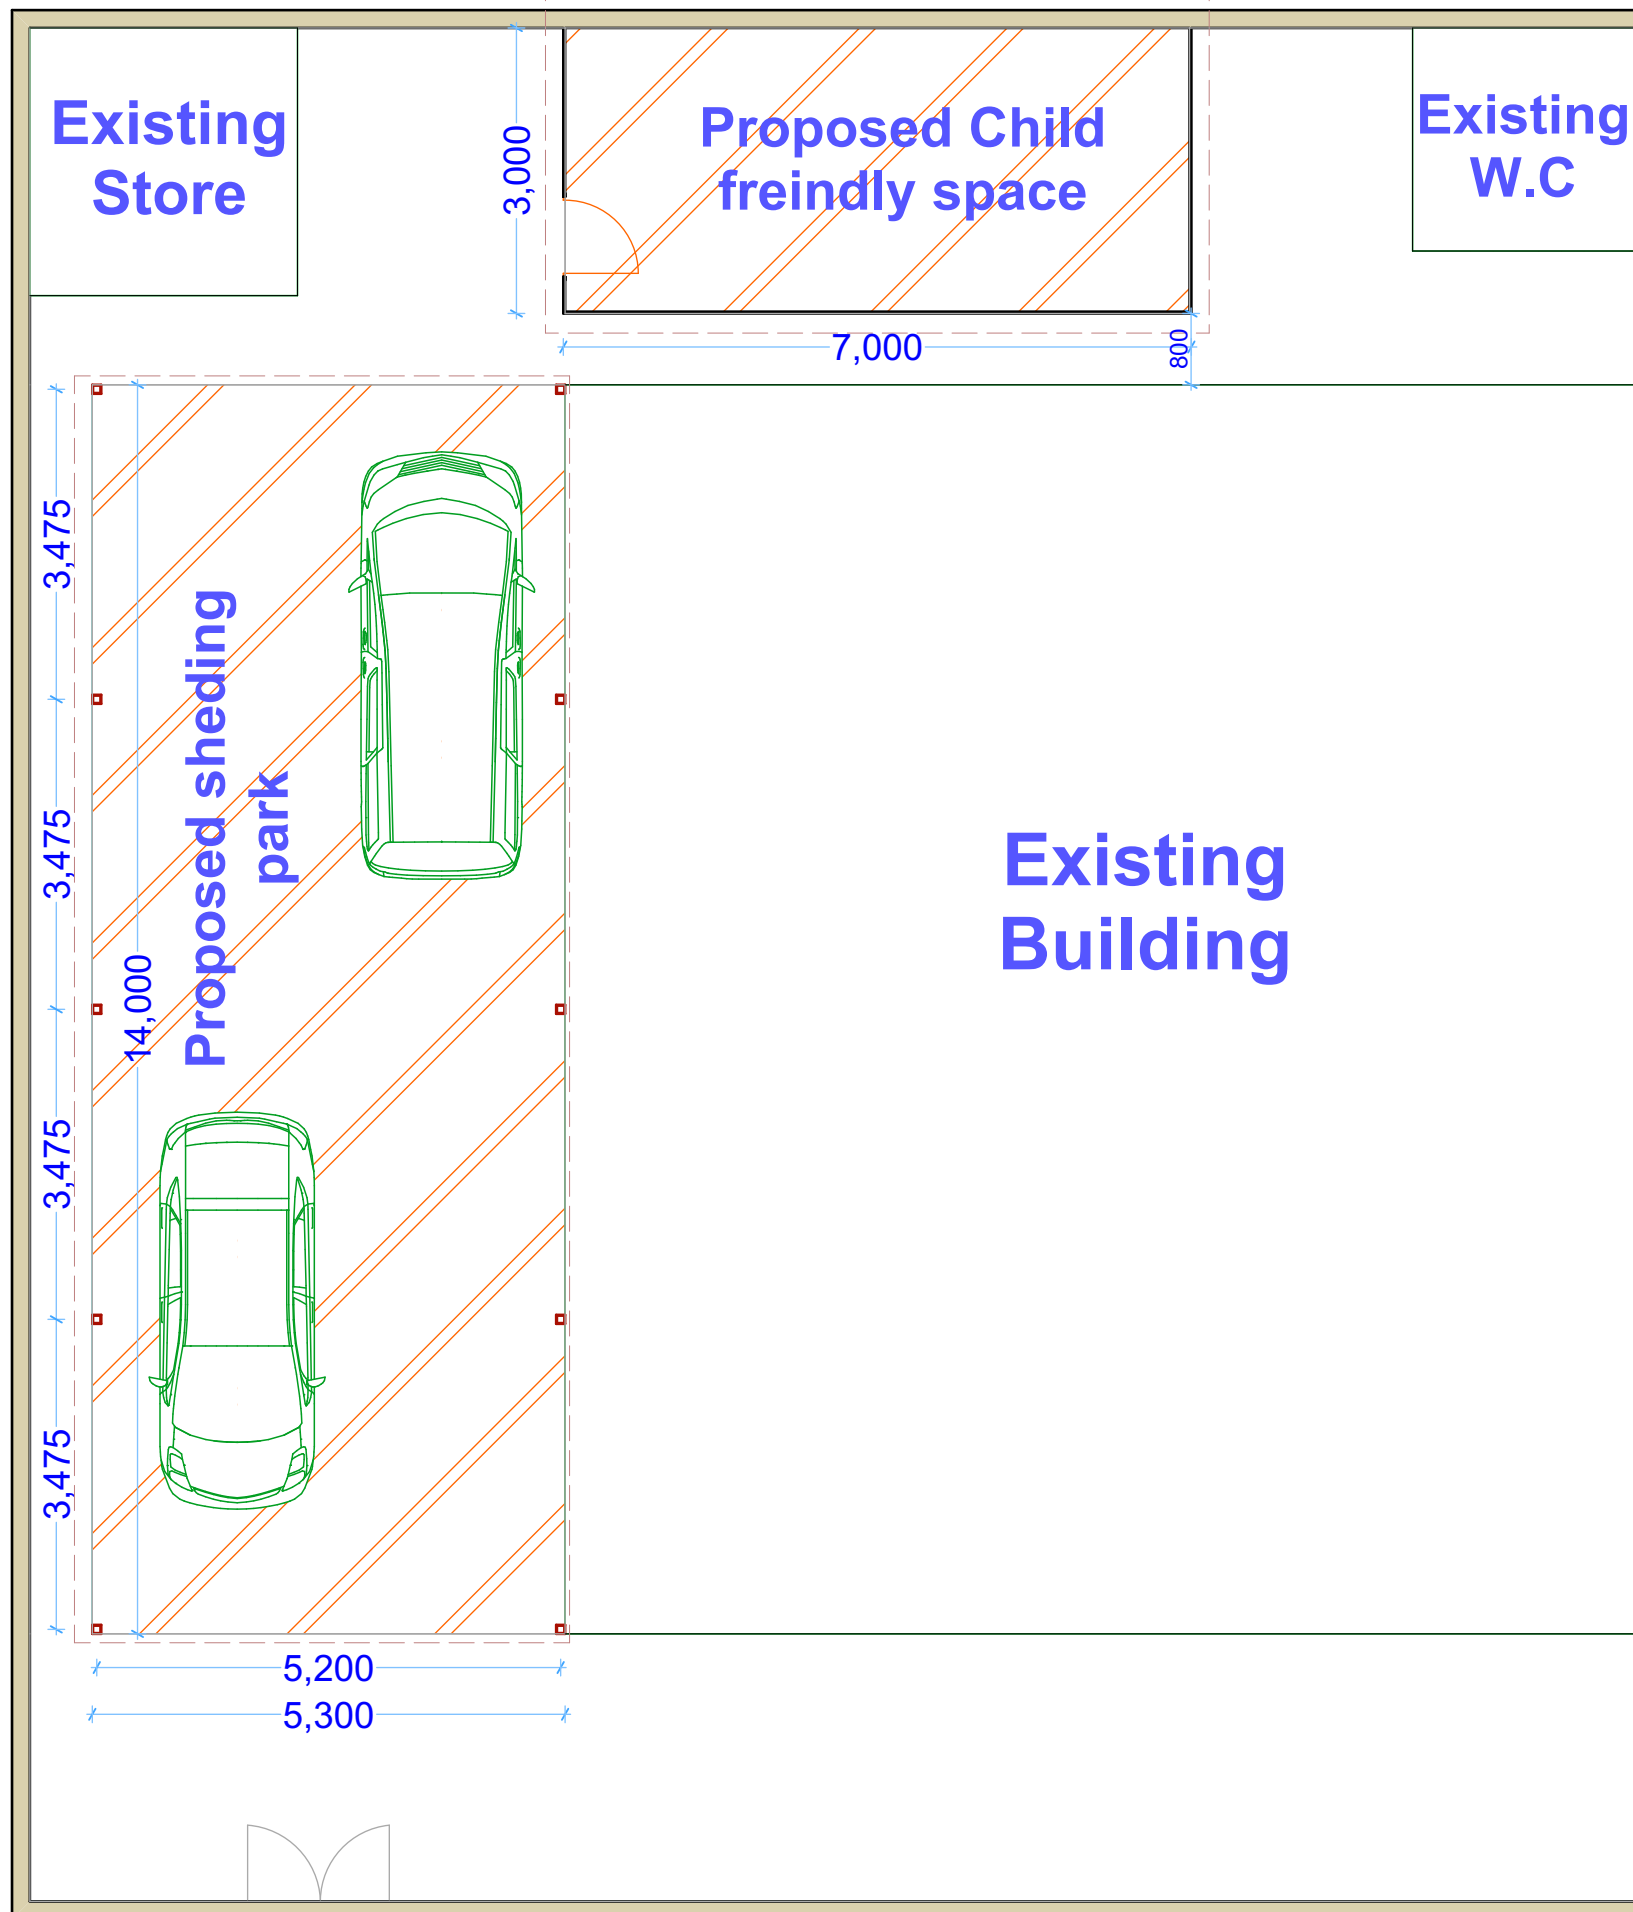

Proposed area for shading park

PROJECT DETAILS

Client:

**PUNTLAND STATE
-SOMALIA-**

Implementation Partner:

**INTERNATIONAL ORGANIZATION
FOR MIGRATION (IOM)**

Project title:

**PROPOSED CONSTRUCTION OF MRC
SHEDING PARK AND CHILD FRIENDLY SPACE
IN BOSASO**

Drawing Title:

Reviewed by:

Drawn by:

Eng. Duale Salah

Checked by:

Sheet No.

Scale: N/A

Date: Aug, 2018

ARCHITECTURAL DRAWINGS