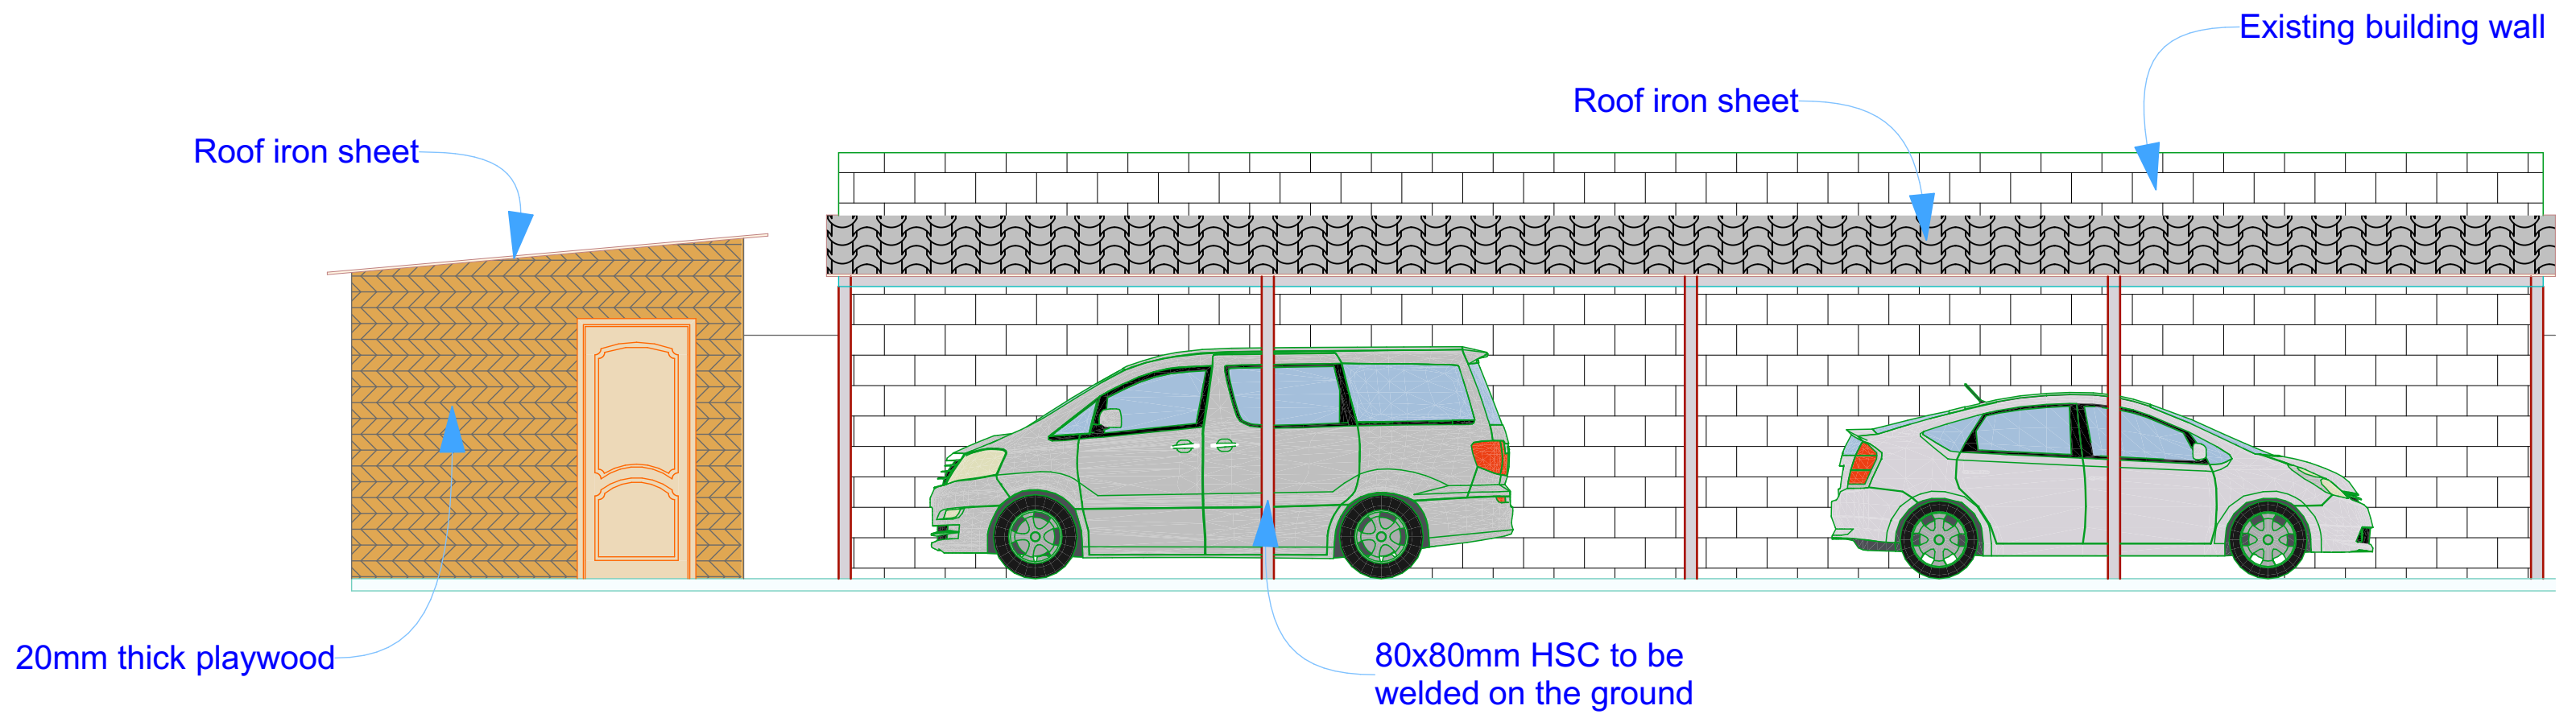

PROJECT DETAILS

Client:

**PUNTLAND STATE
-SOMALIA-**

Implementation Partner:

**INTERNATIONAL ORGANIZATION
FOR MIGRATION (IOM)**

Project title:

**PROPOSED CONSTRUCTION OF MRC
SHEDING PARK AND CHILD FRIENDLY SPACE
IN BOSASO**

Drawing Title:

Reviewed by:

Drawn by:

Eng. Duale Salah

Checked by:

Sheet No.

Scale: N/A

Date: Aug, 2018

ARCHITECTURAL DRAWINGS